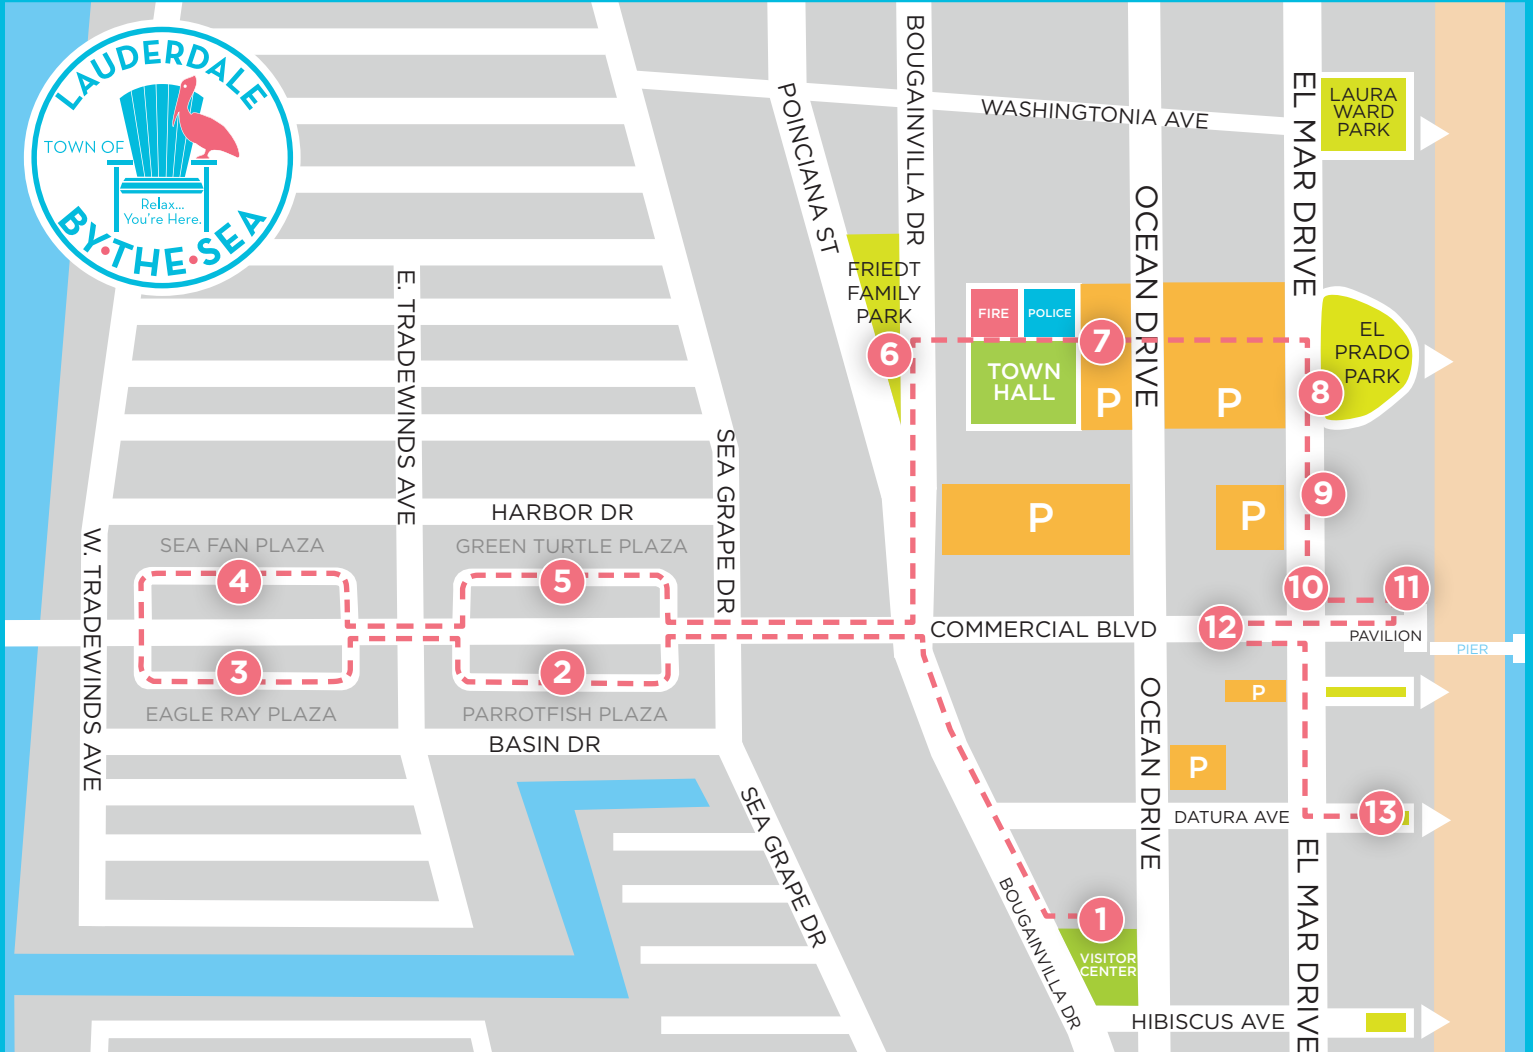

LAUDERDALE-BY-THE-SEA WALKING TOUR

1. Visitor Center/Chamber of Commerce
2. Parrotfish Plaza
3. Eagle Ray Plaza
4. Sea Fan Plaza
5. Green Turtle Plaza
6. Friedt Family Park Playground
7. LBTS Town Hall, Jarvis Hall, Community Center, and Fire Station
8. El Prado Park
9. Village Pump
10. Pelicans in Flight Sculpture
11. Connie Hoffman Beach Pavilion and Ocean Plaza
12. Shops along Commercial Boulevard
13. Datura Beach Portal

Scan for Audio Tour