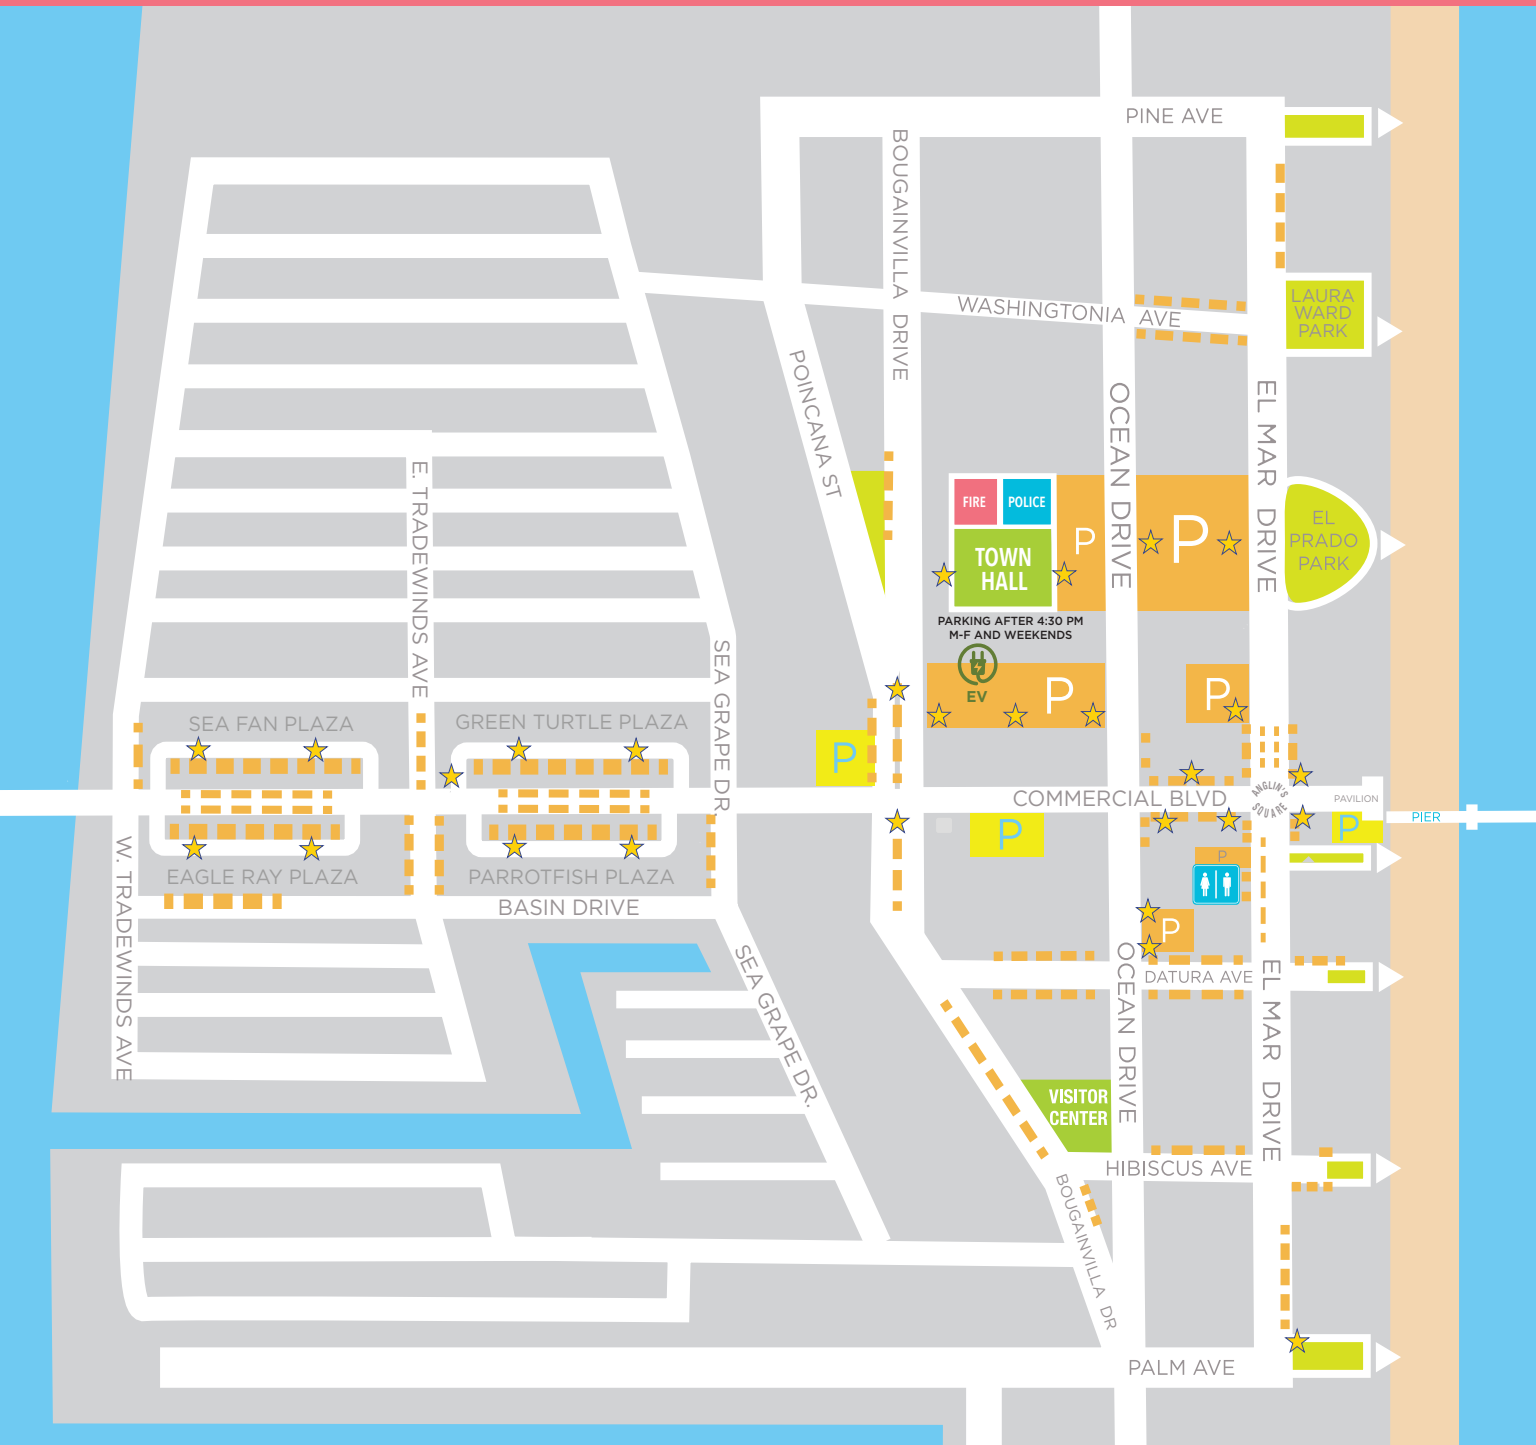

PUBLIC PARKING

**PARKING
LOTS**

**METERED
PARKING**

**PRIVATE
PARKING LOTS**
Not affiliated with
Town's Pay By Phone system

 **PAY
STATIONS**

Pay for Parking at the Meters or by Pay-by-phone app

 **paybyphone**

EV CHARGING STATION

NO CAR NEEDED!

IN LAUDERDALE • BY • THE • SEA