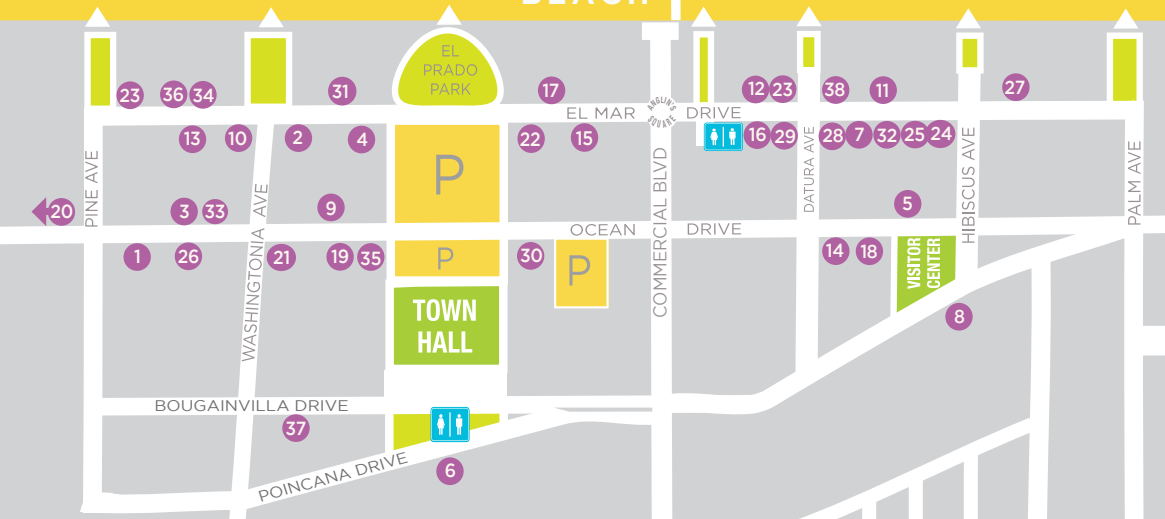

BEACH

HOTELS & LODGING

IN LAUDERDALE • BY • THE • SEA

- | | | | | | |
|----|------------------------------|----|--------------------------------|----|---------------------------|
| 1 | Away Inn* | 13 | Dee Jay Motel | 26 | Sea Garden By The Sea |
| 2 | Beachside Village Resort* | 14 | Dolphin Harbor Inn | 27 | Sea Lord Motel |
| 3 | Best Florida Resort | 15 | Driftwood Beach Club* | 28 | Sea Spray Inn Garden* |
| 4 | Blue Seas Courtyard | 16 | Eastward Strand Hotel & Suites | 29 | Sea Spray Inn Pool Side |
| 5 | Blue Strawberry by the Sea | 17 | High Noon Beach Resort* | 30 | Shore Haven Resort Inn |
| 6 | Breakaway Inn Guest House | 18 | Horizon by the Sea Inn | 31 | Southern Seas Resort |
| 7 | Buena Vista Hotel | 19 | La Mer Motel | 32 | Sunny Shores (Ocean 954)* |
| 8 | By The Sea Inn & Suites | 20 | Native Sun Resort | 33 | The Great Escape Inn |
| 9 | Castle by the Sea Motel | 21 | Ocean Jade Health Resort | 34 | The Tides Inn |
| 10 | Coral Key Inn | 22 | Ocean Reverie Apartments | 35 | Thunderbird Motel |
| 11 | Costa Del Sol Resort | 23 | PLUNGE Beach Hotel | 36 | Tropic Seas* |
| 12 | Courtyard Villa On the Ocean | 24 | Sea Cliff Hotel | 37 | Tropicaire Motel |
| | | 25 | Sea Echo Apartments | 38 | Windjammer Resort Hotel* |