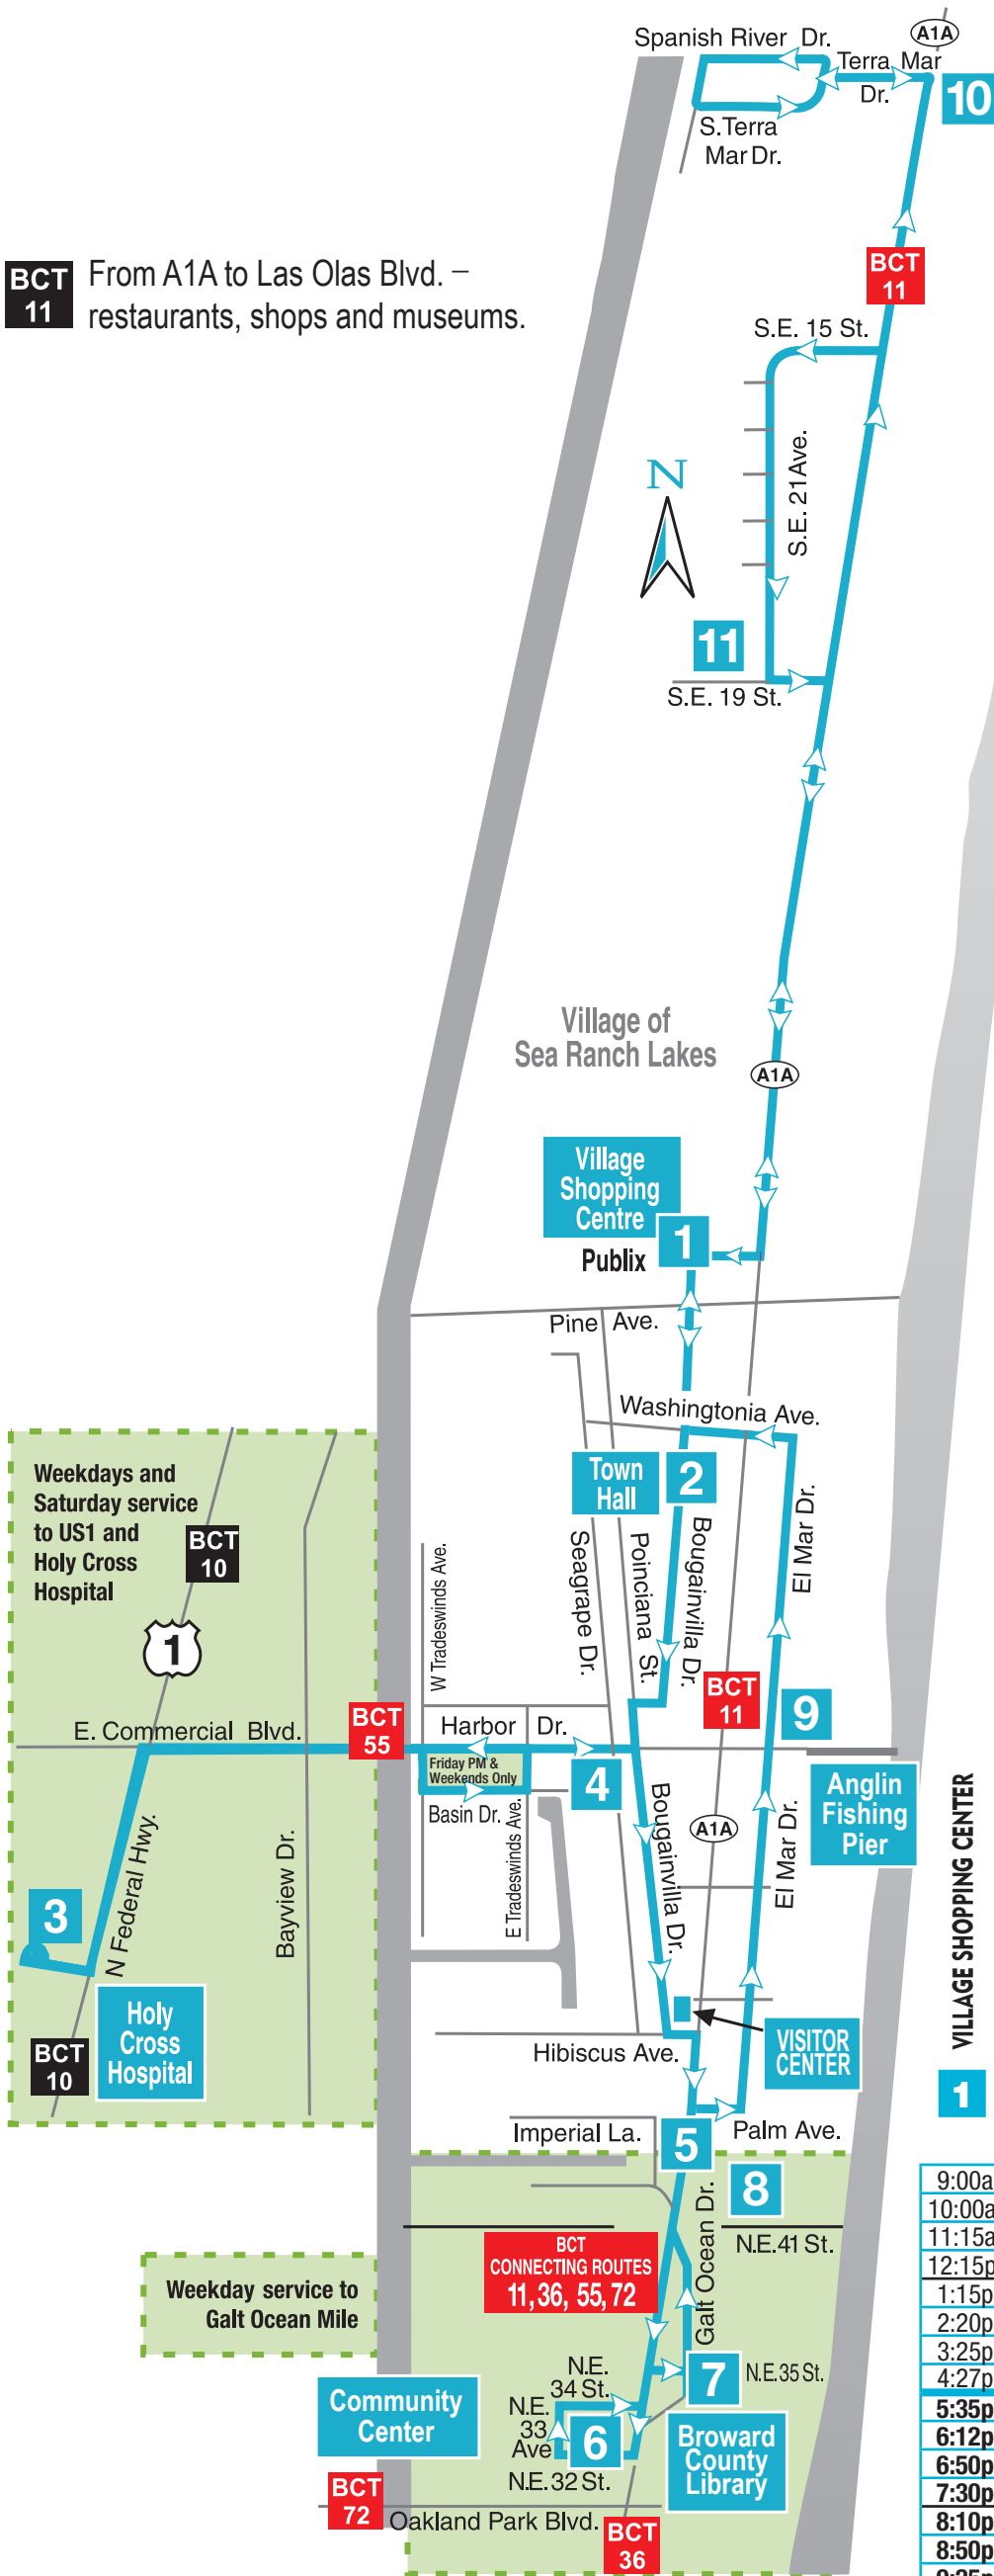

Please give yourself enough time when using the bus.

Connections

Other transportation services you can connect with are:

BCT Routes *11, 36, 55 and 72

* Travels along A1A/the beach to Las Olas Boulevard to fine dining, shopping and museums.

BCT 11 From A1A to Las Olas Blvd. – restaurants, shops and museums.

- VILLAGE SHOPPING CENTER
1
- LAUDERDALE-BY-THE-SEA TOWN HALL
2
- HOLY CROSS HOSPITAL & US 1
3
- COMMERCIAL BLVD & SEAGRAPE DR
4
- PALM AVE & A1A
5
- ANGLIN FISHING PIER
9
- VILLAGE SHOPPING CENTER
1
- TERRA MAR DR & A1A
10
- SE 19 ST & A1A
11
- VILLAGE SHOPPING CENTER
1